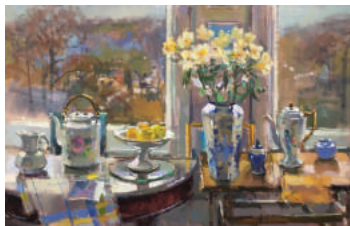

SARAH SAMUELS
FINE PAINTINGS
FOR HOME AND BUSINESS

SUMMER EXHIBITION 2023

Eagle and Orchid
by Susan Ryder RP NEAC
oil 22" x 16"

Autumn Still Life
by John Martin RBA
oil 18" x 27"

Rain, Trafalgar Square
by Bruce Yardley
oil 12" x 20"

Full-Bloom Peonies
by Bruce Yardley
oil 16" x 12"

High Tide, Felixtowe Ferry
by Margaret Glass PS
pastel 13" x 17"

Blue Vase
by Penelope
framed oil 38" x 38"

Blue
by Penelope
framed acrylic 37" x 37"

October Sun, Jardin des Tuileries
by Bruce Yardley
oil 12" x 16"

Café by St Maclou, Rouen
by Bruce Yardley
oil 16" x 20"

Hall Orchid with Yellow Pots
by Susan Ryder
oil 24" x 20"

Cosmos
by Penelope
framed acrylic 36" x 36"

Spring Chorus
by Harry Briccoe
oil 24" x 24"

Sunset Over The Dee Sands
by James Longueville
oil 24" x 36"

Taxis, Grand Canal
by Bruce Yardley
oil 20" x 12"

Pheasant, Run...
by Penelope
framed mixed media 35" x 38"

The Summer Exhibition runs from now until the Autumn, with well known British Artists and Hope Reis (USA) exhibiting. Bring friends, come and enjoy by simply making an appointment to ensure that I am at home. I look forward to seeing you.