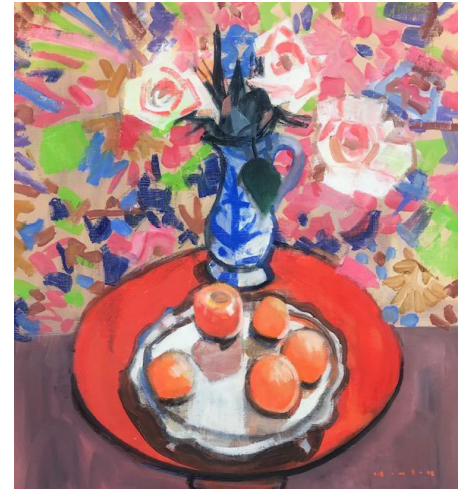

Joi de Vivre, Silver Tray on Red Table
by Mike Healey
oil 20" x 18"